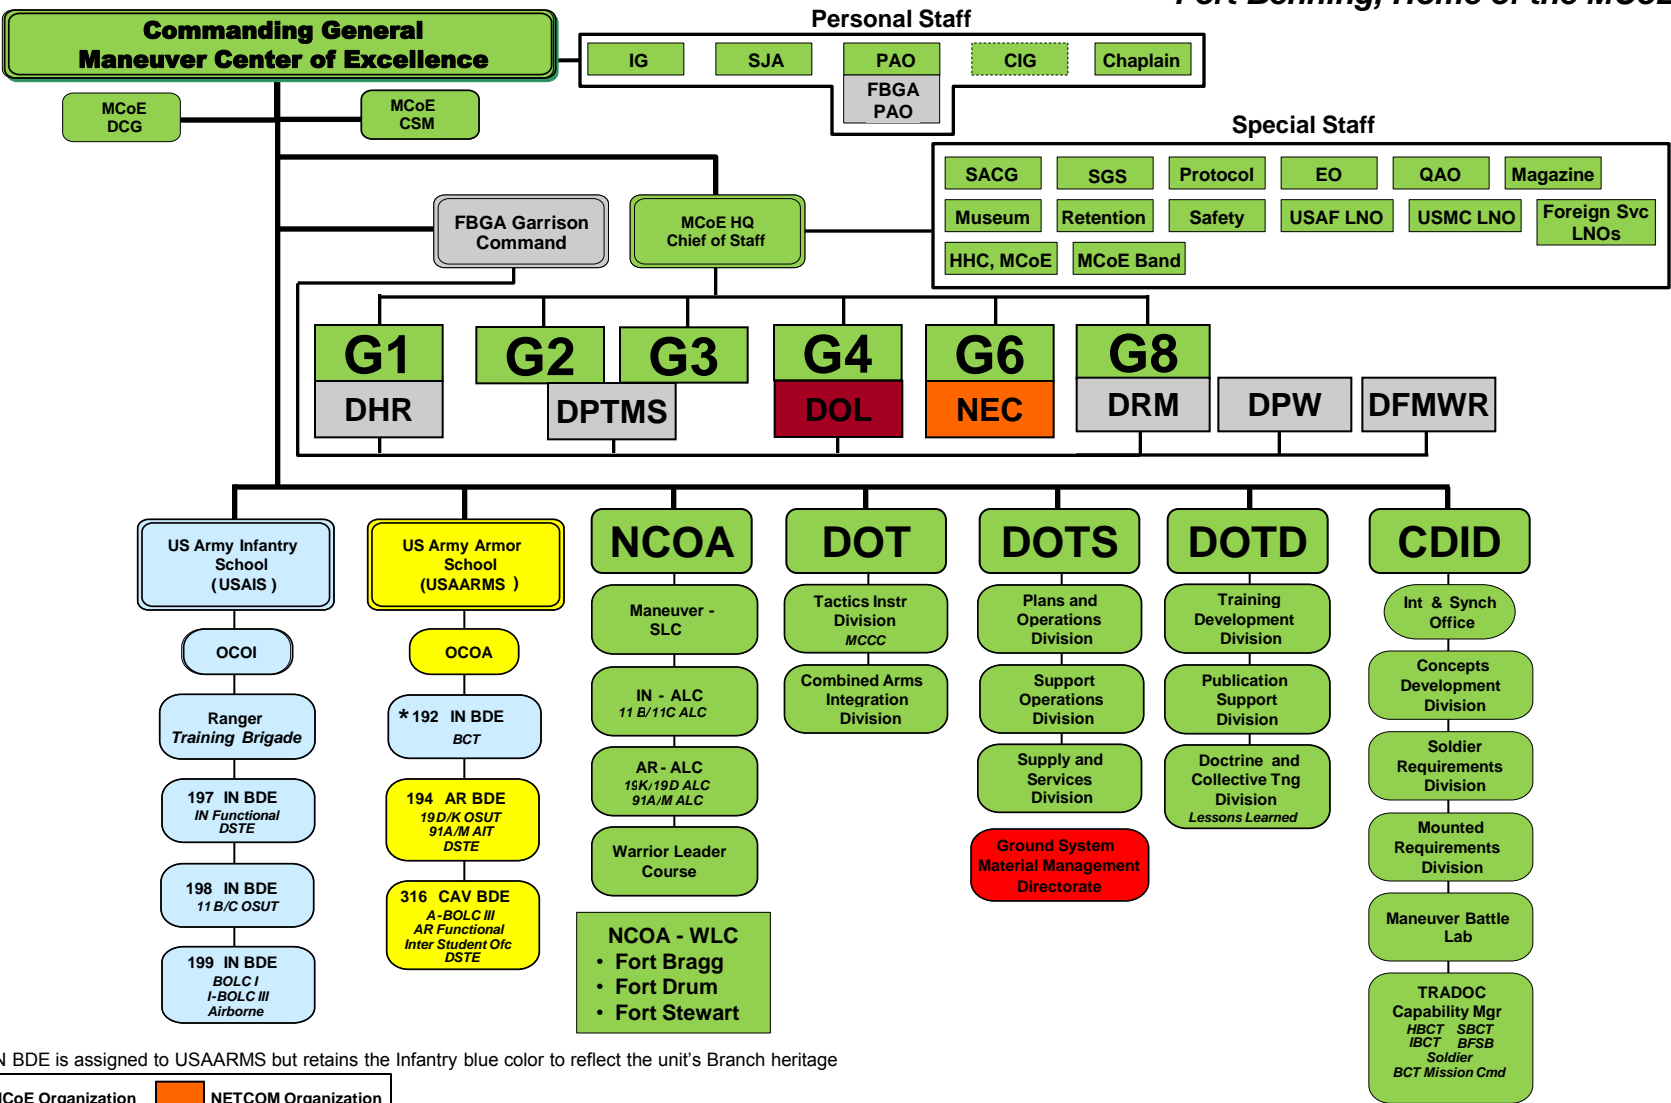

# MCoE

# Organizational Construct

V6.0 (as of 1 FEB 2011)

Fort Benning, Home of the MCoE

\* 192 IN BDE is assigned to USAARMS but retains the Infantry blue color to reflect the unit's Branch heritage

	MCoE Organization		NETCOM Organization
	IMCOM Organization		TACOM Organization
	AMC Organization		

J33

J34

J35

J5

Enclosure (MCoE Organizational Construct v6.0, as of 1 Feb 11) to Task #... to MCoE Daily FRAGO OXXX